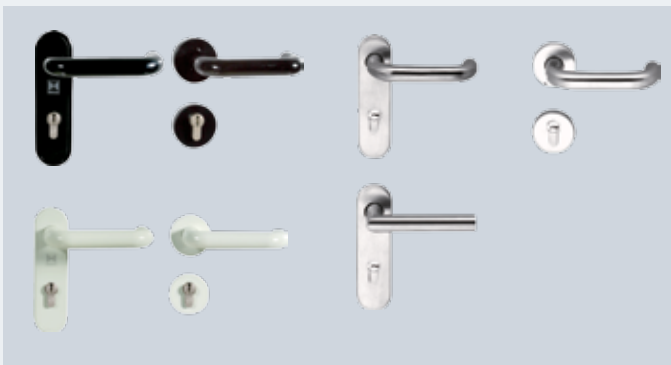

## Louver for HM and ZKS/ZKD

Plastic for ZKS/ZKD

Steel only for HM

\*a  $\geq 150$  mm  
\*b  $\geq 200$  mm  
\*c  $\geq 200$  mm

## Optional Extras

**Spy hole**  
 $\varnothing 15$  mm

**Electric strike**  
A simple and practical device, guaranteeing safety while being easy to operate.

**Special locking system**  
Magnet card lock can also be supplied on request.

**Drill-proof handle sets**  
Drill-proof handle sets according to DIN 18257.

**Handel set**  
Stainless steel and aluminium handle sets with D-110, D-310 and D-410 can be offered on request.

**Master key system**  
In a master key system, the main key opens all the locks in the system although each lock has its own unique key. The size of the master key system can be supplied on request.