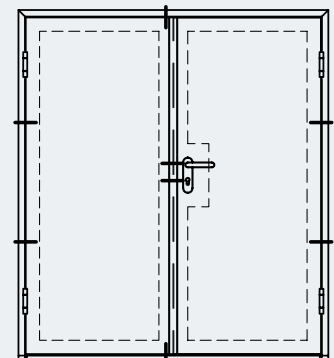

Double-leaf door

HAS/HAD-2

Door leaf with continuous reinforcement

Steel frame construction gives the door a very high degree of stability.

Security bolts

Security bolts protect the door against forced opening.

Acoustic and thermal insulation as an option

Apartment Doors can easily be acoustic-rated and thermally insulated by using a retractable bottom seal or threshold with seal.

Sound insulation value: 33-34 dB

Thermal insulation value: 1.7-1.8 W/m²/K

(all values are laboratory values with sealed threshold)