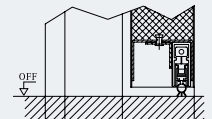

Retractable bottom seal