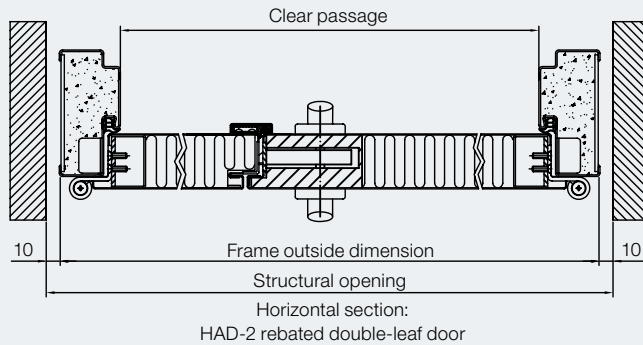

Apartment Doors HAS/HAD

Technical Data and Size Range