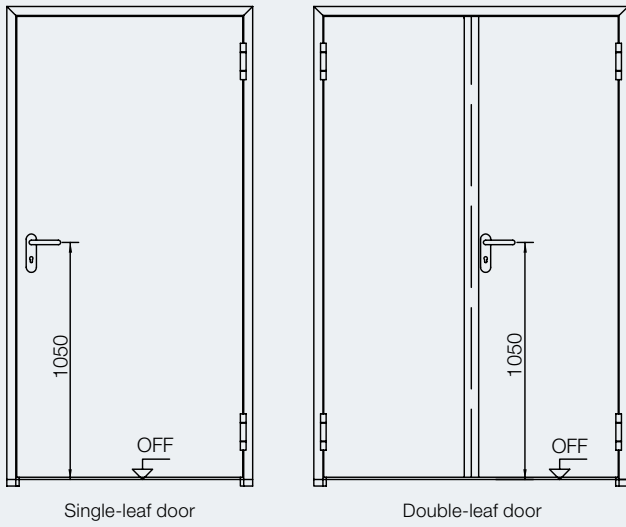

Apartment Doors HAS/HAD

Technical Data and Size Range