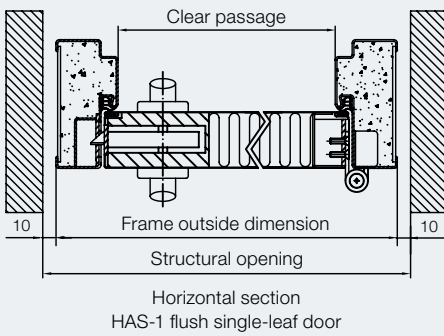

Apartment Doors HAS/HAD

Technical Data and Size Range