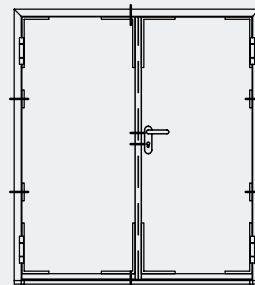

HM-2

Door size

	Width	Height
Single-leaf door (mm)	600 - 1500	1600 - 3000
Double-leaf door (mm)	1000 - 3000	1600 - 3000

Double-leaf door