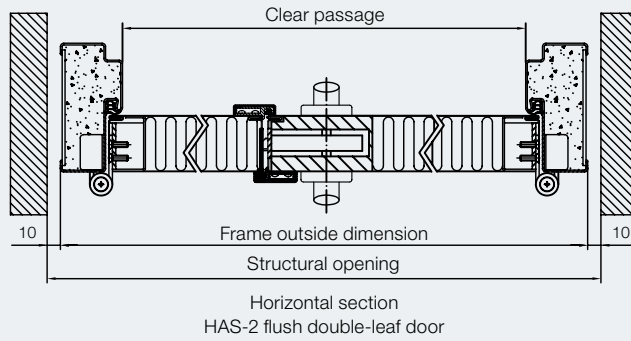

Apartment Doors HAS/HAD

Technical Data and Size Range