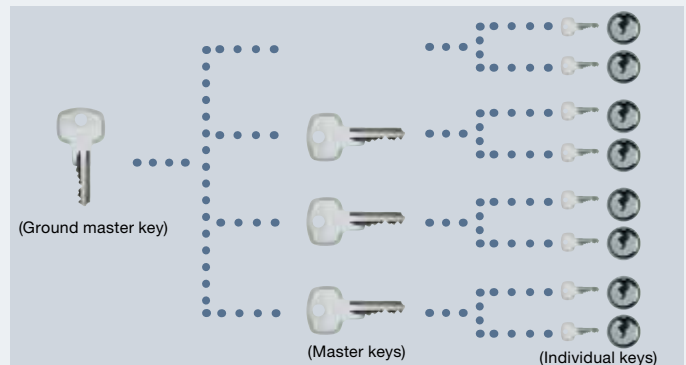

## Louver for HM and ZKS/ZKD

Plastic for ZKS/ZKD

Steel only for HM

\*a  $\geq 150$  mm  
\*b  $\geq 200$  mm  
\*c  $\geq 200$  mm

## Optional Extras

**Spy hole**  
 $\varnothing 15$  mm

**Electric strike**  
A simple and practical device, guaranteeing safety while being easy to operate.

**Special locking system**  
Magnet card lock can also be supplied on request.

**Drill-proof handle sets**  
Drill-proof handle sets according to DIN 18257.

**Handel set**  
Stainless steel and aluminium handle sets with D-110, D-310 and D-410 can be offered on request.

**Master key system**  
In a master key system, the main key opens all the locks in the system although each lock has its own unique key. The size of the master key system can be supplied on request.