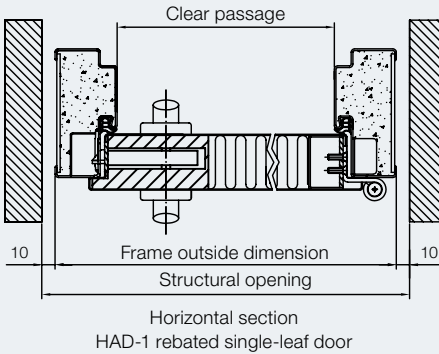

Apartment Doors HAS/HAD

Technical Data and Size Range