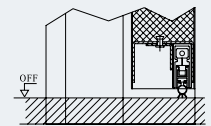

Retractable bottom seal