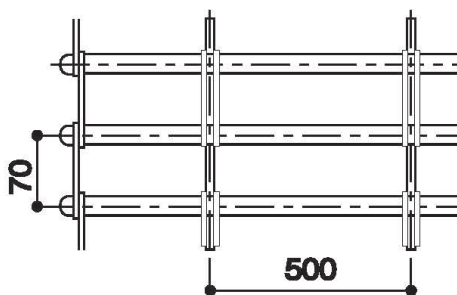

- ❖ Widely used in places that need an open space but still require high security such as supermarkets, shopping malls, school gates or car garage gates (spacious enough for 2 cars at the same time)
- ❖ Designed in the shape of Inox SUS 304 pipe, which enhances aesthetics and visual effects.
- ❖ Have high safety level, limiter and motor protection device help prevent fires.

Structure of Slats with Inox of $\varnothing 16$ in diameter